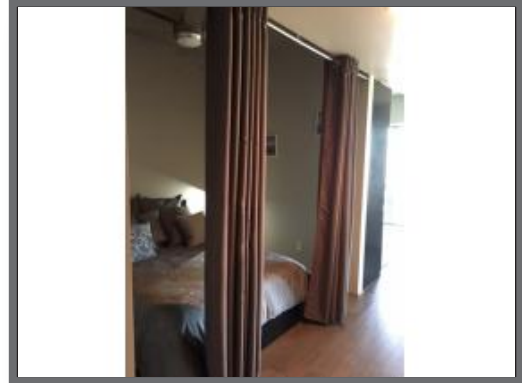

About this property:

20 Shades of Grey

Sqft:	620
Bedrooms:	0
Sleeps:	1-4
Floor:	9th
Property Type:	Condo

Hi-rise condo with a beautiful view this is located in the heart of Las Vegas the perfect location for any individual traveling for work or play. This is a studio bedroom, 9th floor condominium not only boasts contemporary living but also extensive amenities to balance your stay. This residence is newly upgraded and tastefully furnished in over 20 shades of grey. The kitchen includes granite countertops, stainless steel appliances, backsplash and is fully equipped with housewares. For your living enjoyment there is a large screen TV in with