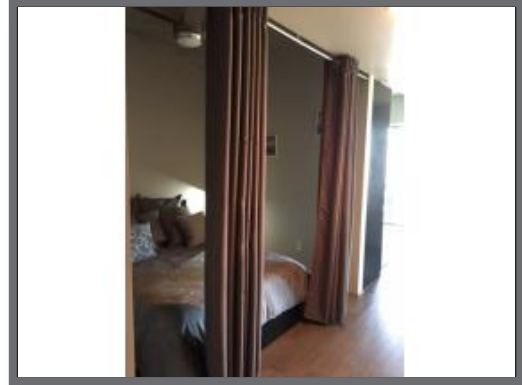

About this property:

20 Shades of Grey

Sqft:	620
Bedrooms:	0
Sleeps:	1-4
Floor:	9th
Property Type:	Condo

Hi-rise condo with a beautiful view this is located in the heart of Las Vegas the perfect location for any individual traveling for work or play. This is a studio bedroom, 9th floor condominium not only boasts contemporary living but also extensive amenities to balance your stay. This residence is newly upgraded and tastefully furnished in over 20 shades of grey. The kitchen includes granite countertops, stainless steel appliances, backsplash and is fully equipped with housewares. For your living enjoyment there is a large screen TV in with